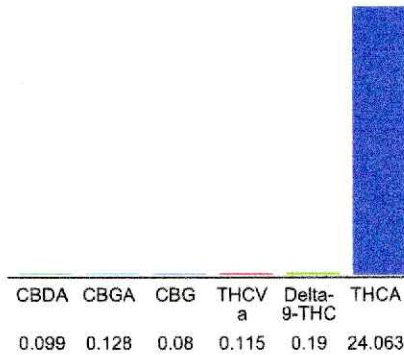

Nerdz

Plant Material: Hemp Flower

Chromatogram

Cannabinoid Profile

Cannabinoid Profile by HPLC

0.19%
Delta-9-THC

0.00%
CBD

24.67%
Total Cannabinoids

Cannabinoid	% wt	mg/g
CBDA	0.099	0.99
CBGA	0.128	1.28
CBG	0.08	0.8
THCVa	0.115	1.15
Delta-9-THC	0.19	1.9
THCA	24.06	240.63
Total Cannabinoids	24.67	246.7
Calculated Total THC	21.29	212.93
Calculated CBD Yield	0.09	0.87