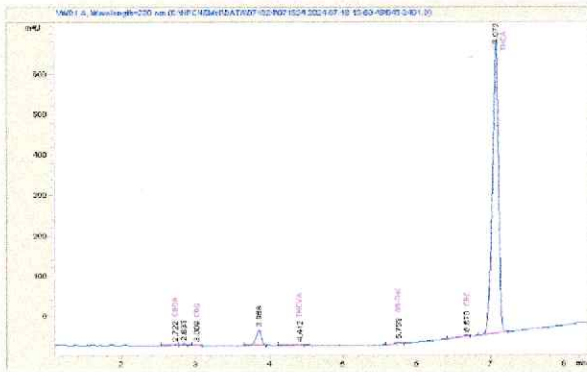

Nerdz

Plant Material: Hemp Flower

Chromatogram

Cannabinoid Profile

Cannabinoid Profile by HPLC

0.19%
Delta-9-THC

0.00%
CBD

24.67%
Total Cannabinoids

Cannabinoid	% wt	mg/g
CBDA	0.099	0.99
CBGA	0.128	1.28
CBG	0.08	0.8
THCVa	0.115	1.15
Delta-9-THC	0.19	1.9
THCA	24.06	240.63
Total Cannabinoids	24.67	246.7
Calculated Total THC	21.29	212.93
Calculated CBD Yield	0.09	0.87