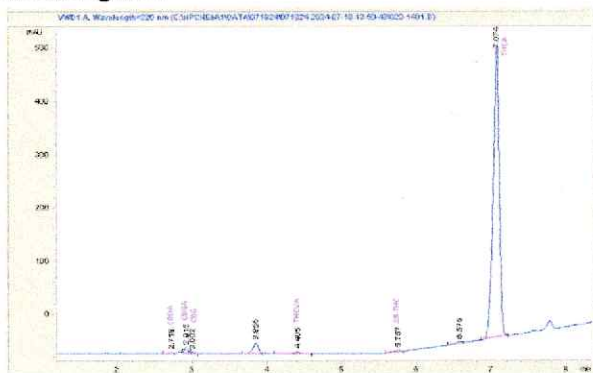

Manufactured by
Veteran Grown LLC
1527 Wilma Rudolph Blvd
Clarksville, TN 37040
931.444.1999

Sample 616-071824-346

Baccio Gelato

Batch/Lot # BG569981

Sample Submitted: 07-18-2024; Report Date: 07-24-2024

Baccio Gelato

Plant Material: Hemp Flower

Batch/Lot # BG569981

Chromatogram