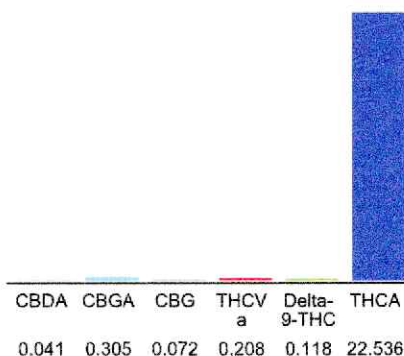

## Baccio Gelato

Plant Material: Hemp Flower

Batch/Lot # BG569981

### Chromatogram

### Cannabinoid Profile